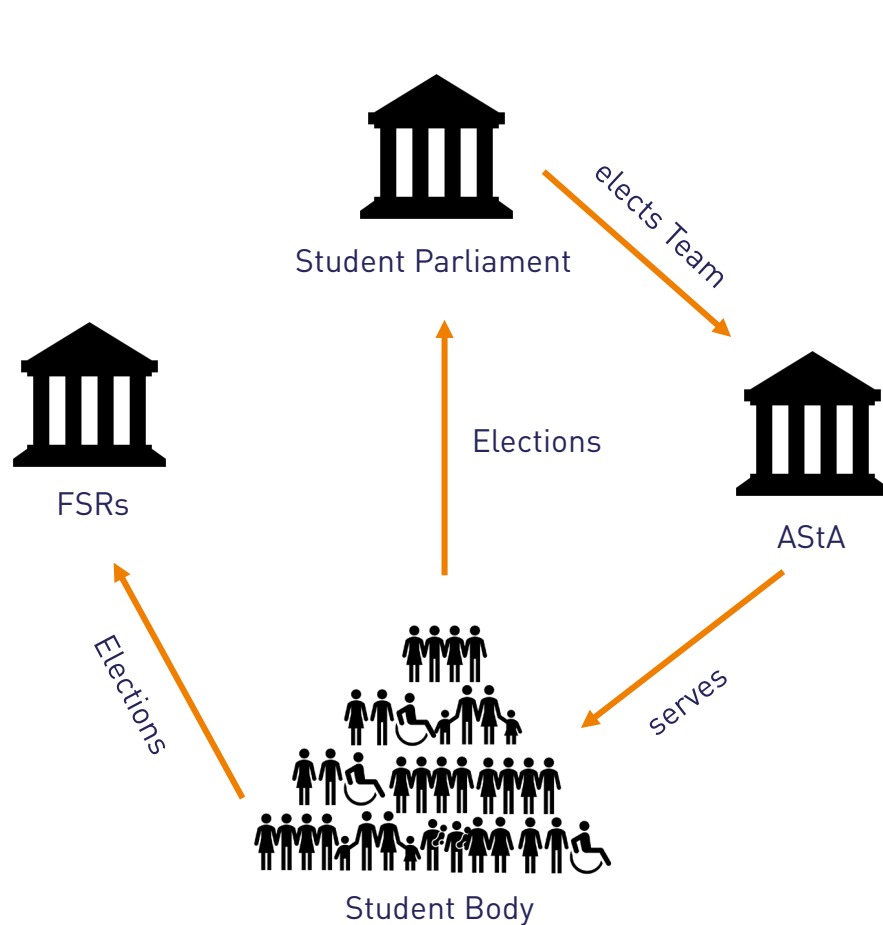

APPROACH US!

asta-chair@hsrw.org
asta@hsrw.org

WHERE TO FIND US

KLEVE

Beside the library

Building 17 00 001/002

KAMP-LINTFORT

Opposite Building of the Mensa

Building 02 00 210

STRUCTURE OF STUDENT POLITICS:

New elections are in November!

WHAT IS THE STUPA?

- Legislative of the Student Body
- elects AStA Board
- decides on Motions
- confirms Budget Plan
- adapts Regulations