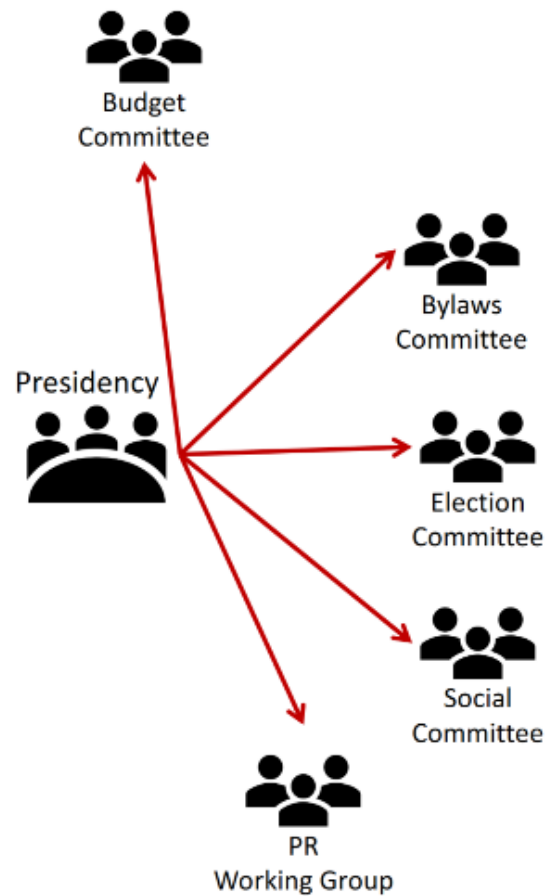

APPROACH US!

asta-chair@hsrw.org
asta@hsrw.org

WHERE TO FIND US

KLEVE

Beside the library

Building 17 00 001/002

KAMP-LINTFORT

Opposite Building of the Mensa

Building 02 00 210

STRUCTURE OF STUDENT POLITICS:

New elections are in November!

WHAT IS THE STUPA?

- Legislative of the Student Body
- elects AStA Board
- decides on Motions
- confirms Budget Plan
- adapts Regulations

@hsrw_stupa
Email: stupa@hsrw.org

WHAT IS AN FSR?

- Group of elected members who represent the student body of the faculty
- Tasks:
 - Responsible for all kind of affairs of the students of the faculty
 - Representing the students towards the faculty, the dean, and the professors
 - Organizing all kinds of events