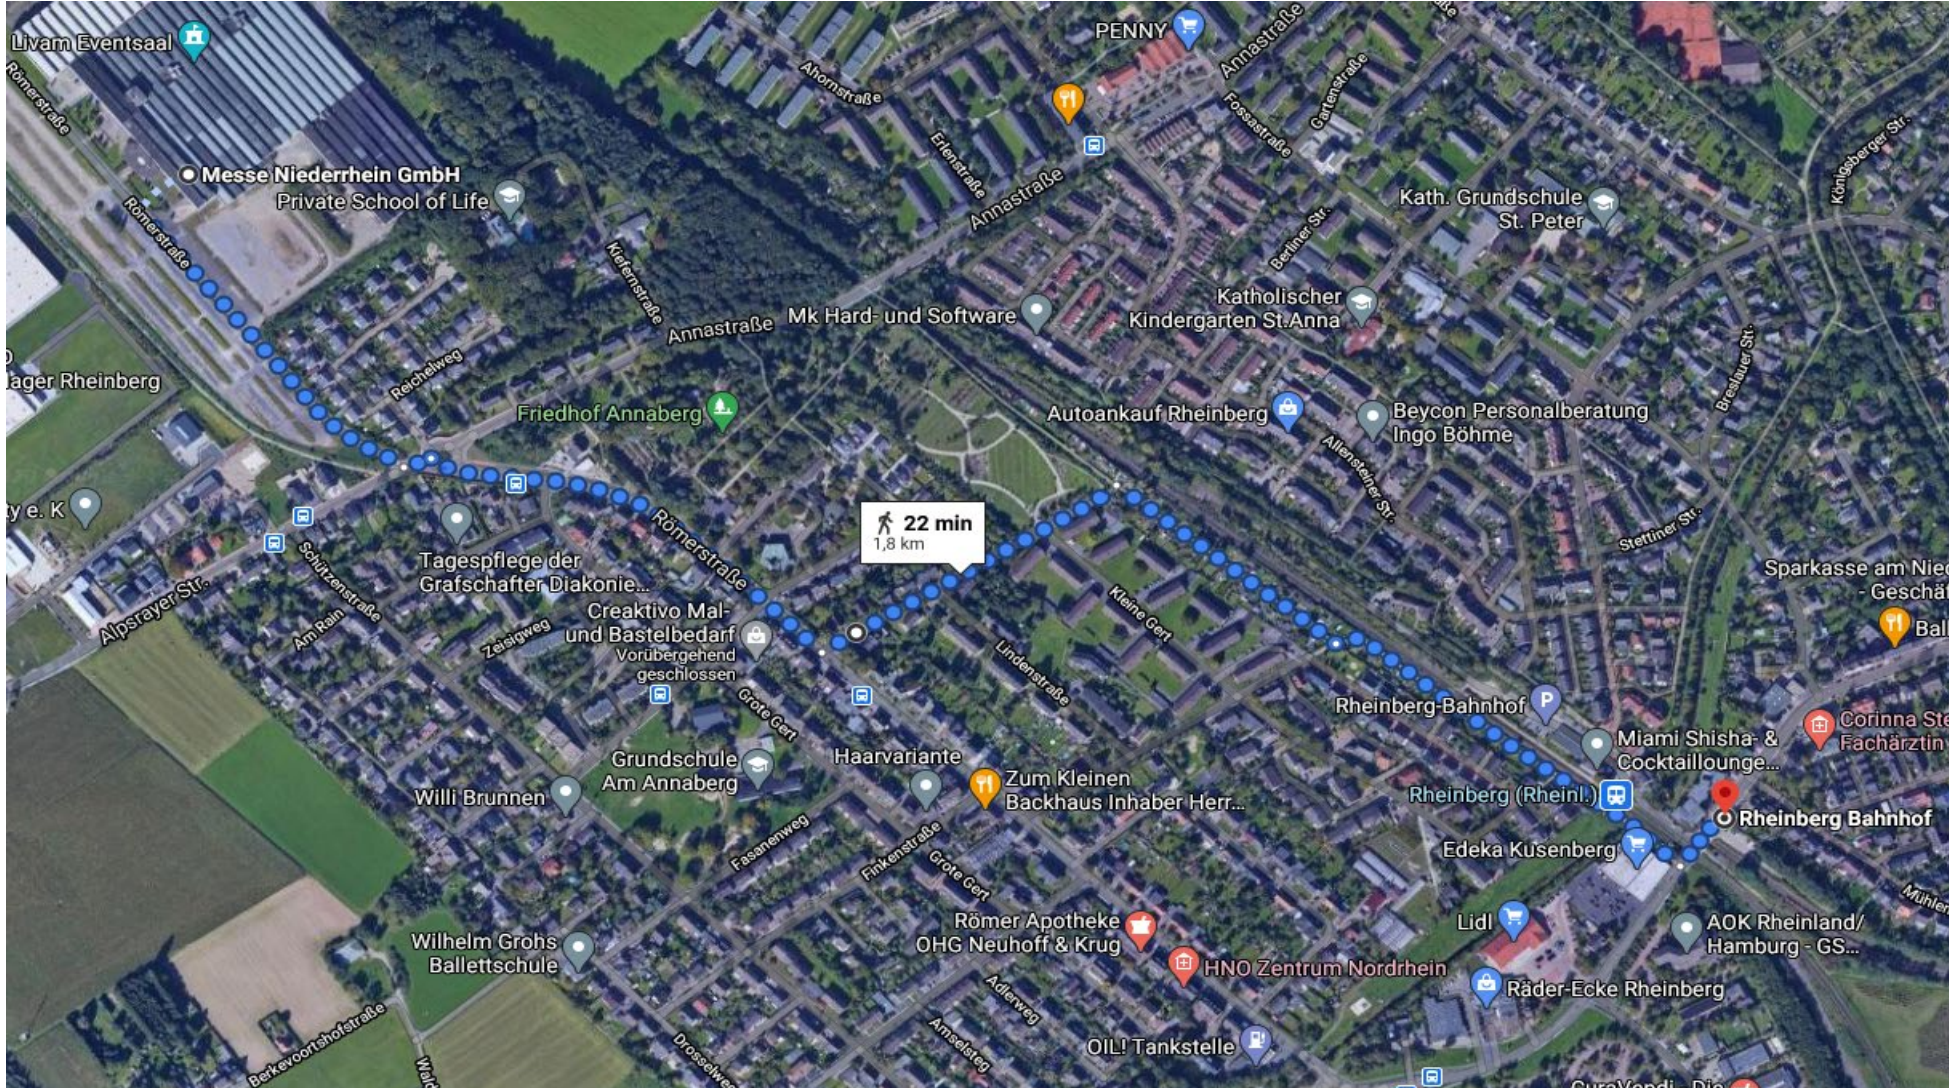

## **1.2 How to get to Rheinberg station by bus**

The line 1 bus (Bus stop “Neues Rathaus”) goes from Kamp-Lintfort to Rheinberg station, travel time 0:17h.

For more connections, please visit: <https://fahrplan-bus-bahn.de/result/new?travelers=child|0,baby|0,adult|1&origin=C5324&destination=C9097&way=1&start=2021-02-08T07:00:00.000+01:00&endDate=null>

### **1.3 How to get from Rheinberg station to „Messehalle Niederrhein/Rheinberg“ by bus**

There are different bus services e.g. lines 913, BRB, 9 and 38 with the following stops:

Bus stop "Rheinberg Messe Niederrhein - Rheinberg", 412 meters, 6 minutes' walk

Bus stop "Rheinberg Heydecker Straße - Rheinberg", 420 meters, 6 minutes' walk

For more information, please visit

[https://fahrplan-bus-bahn.de/nrw/rheinberg/haltestelle/messe\\_niederrhein\\_rheinberg-2512398#/](https://fahrplan-bus-bahn.de/nrw/rheinberg/haltestelle/messe_niederrhein_rheinberg-2512398#/)

## 1.4 It is a 22 minutes' walk from Rheinberg station to "Messehalle Rheinberg"