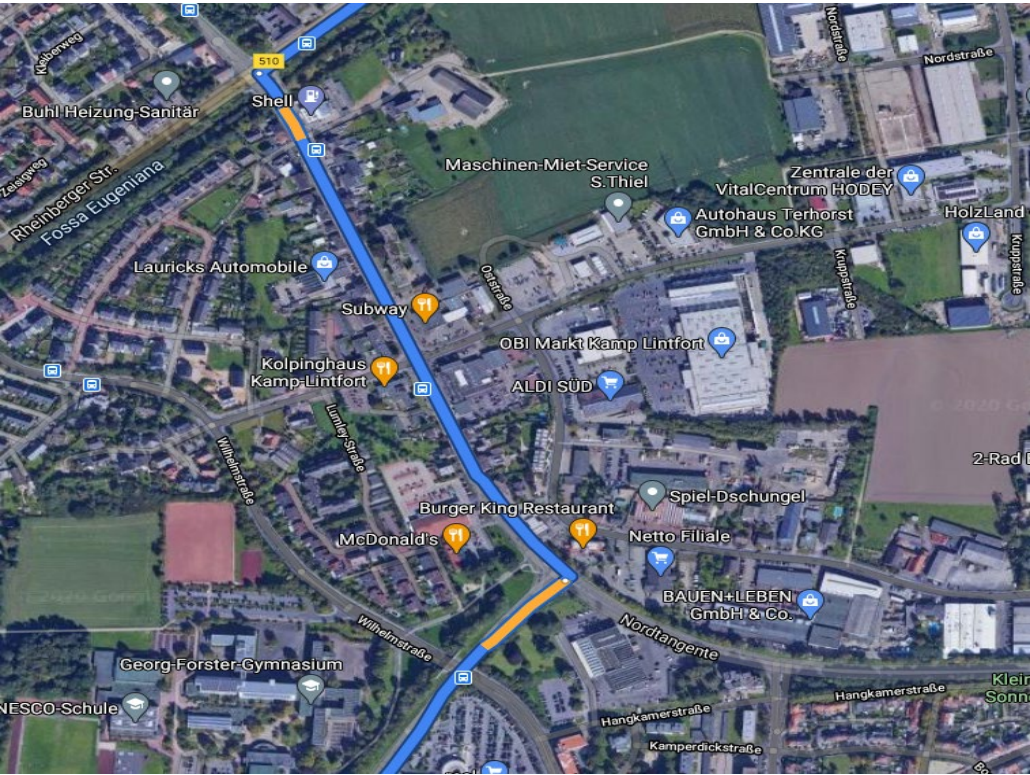

# Directions „Messe Niederrhein“ in Rheinberg

**Address:** An der Rheinberger Heide 5, 47495 Rheinberg

**1 By public transport:** Getting there by bus or train is quite easy

### **2.2 Via the A 57 motorway to Messehalle Rheinberg:**

Leave the A 57 at the “Rheinberg” exit.

Go straight on at the next traffic lights.

Take the 4th turning on the right to Messe Niederrhein

### **2.3 Car parks**

There are plenty of free parking spaces available directly at the exhibition hall.

From Kamp-Lintfort „Prinzenstraße“ to the B510:

From the B510 to Rheinberg „Bahnhofstraße“:

# From Rheinberg „Bahnhofstraße“ to „Messe Niederrhein/Rheinberg“